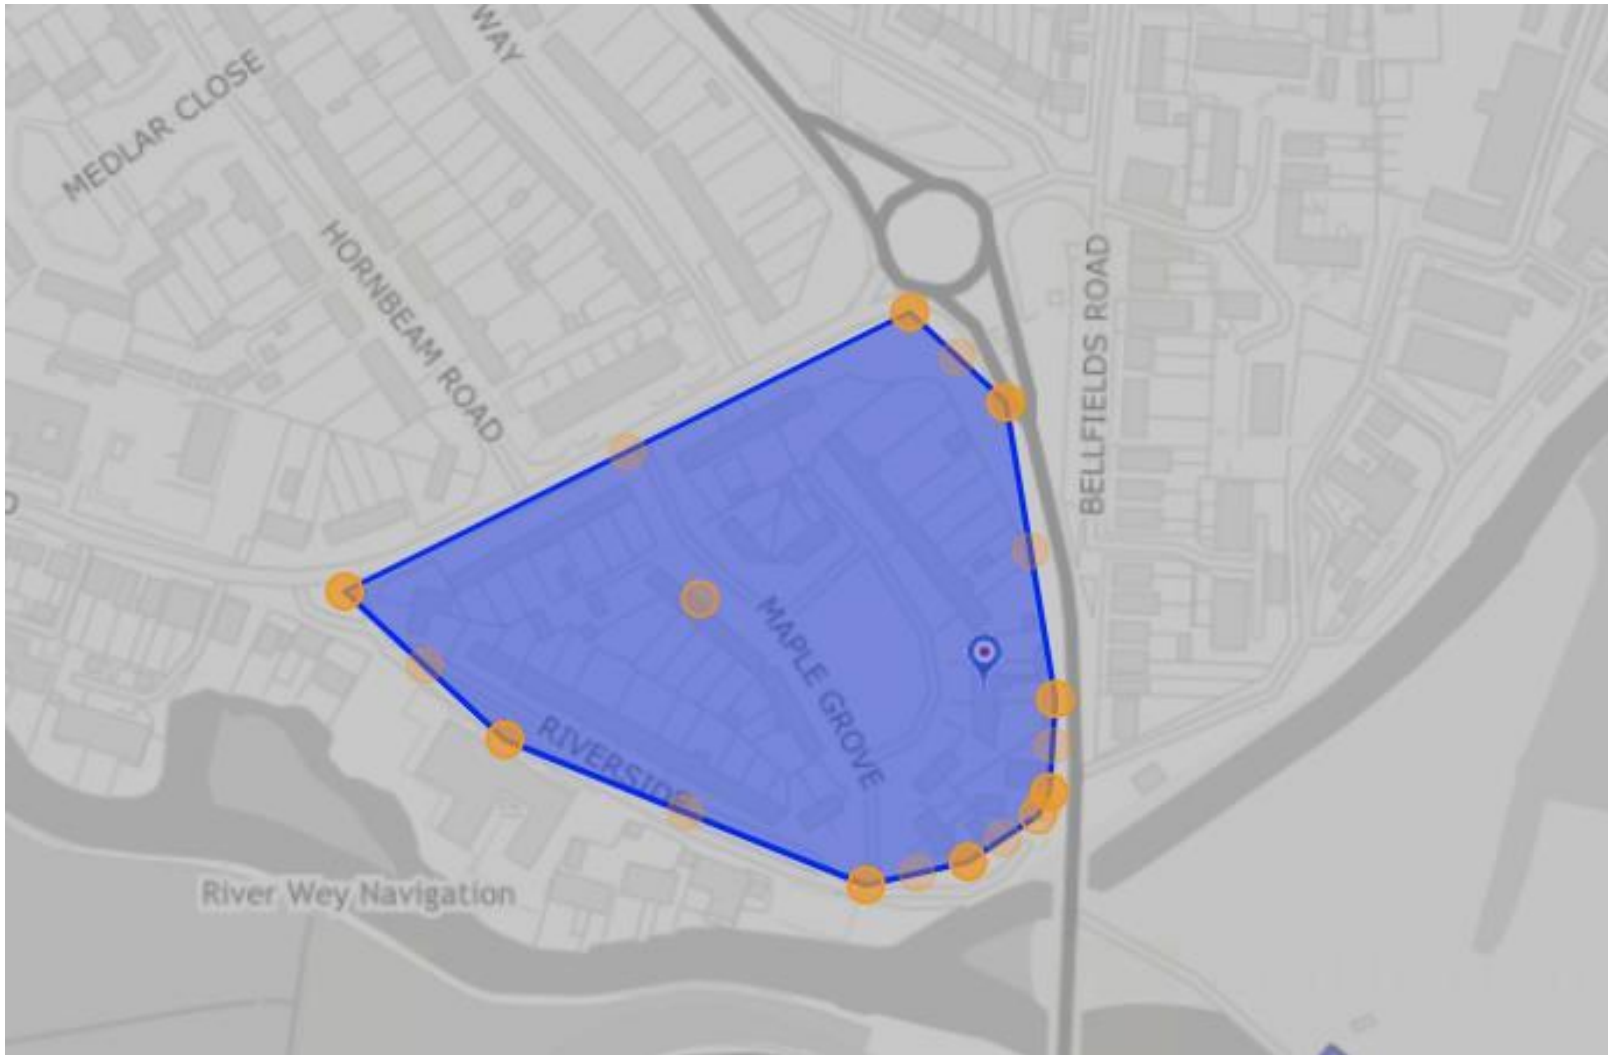

WEST ELEVATION

EAST ELEVATION

Side elevations

[Previous](#)

[Next](#)

[Home](#)

Street scene (taken from Google Street View – August 2022)

[Previous](#)

[Next](#)

[Home](#)

Photo of the front elevation

[Previous](#)

[Next](#)

[Home](#)

Photo of the rear elevation taken from the neighbouring garden

[Previous](#)

[Next](#)

[Home](#)

Photo taken from the neighbouring garden showing the dormer window

[Previous](#)

[Next](#)

[Home](#)

Area within which the search for large HMO's was conducted

[Previous](#)