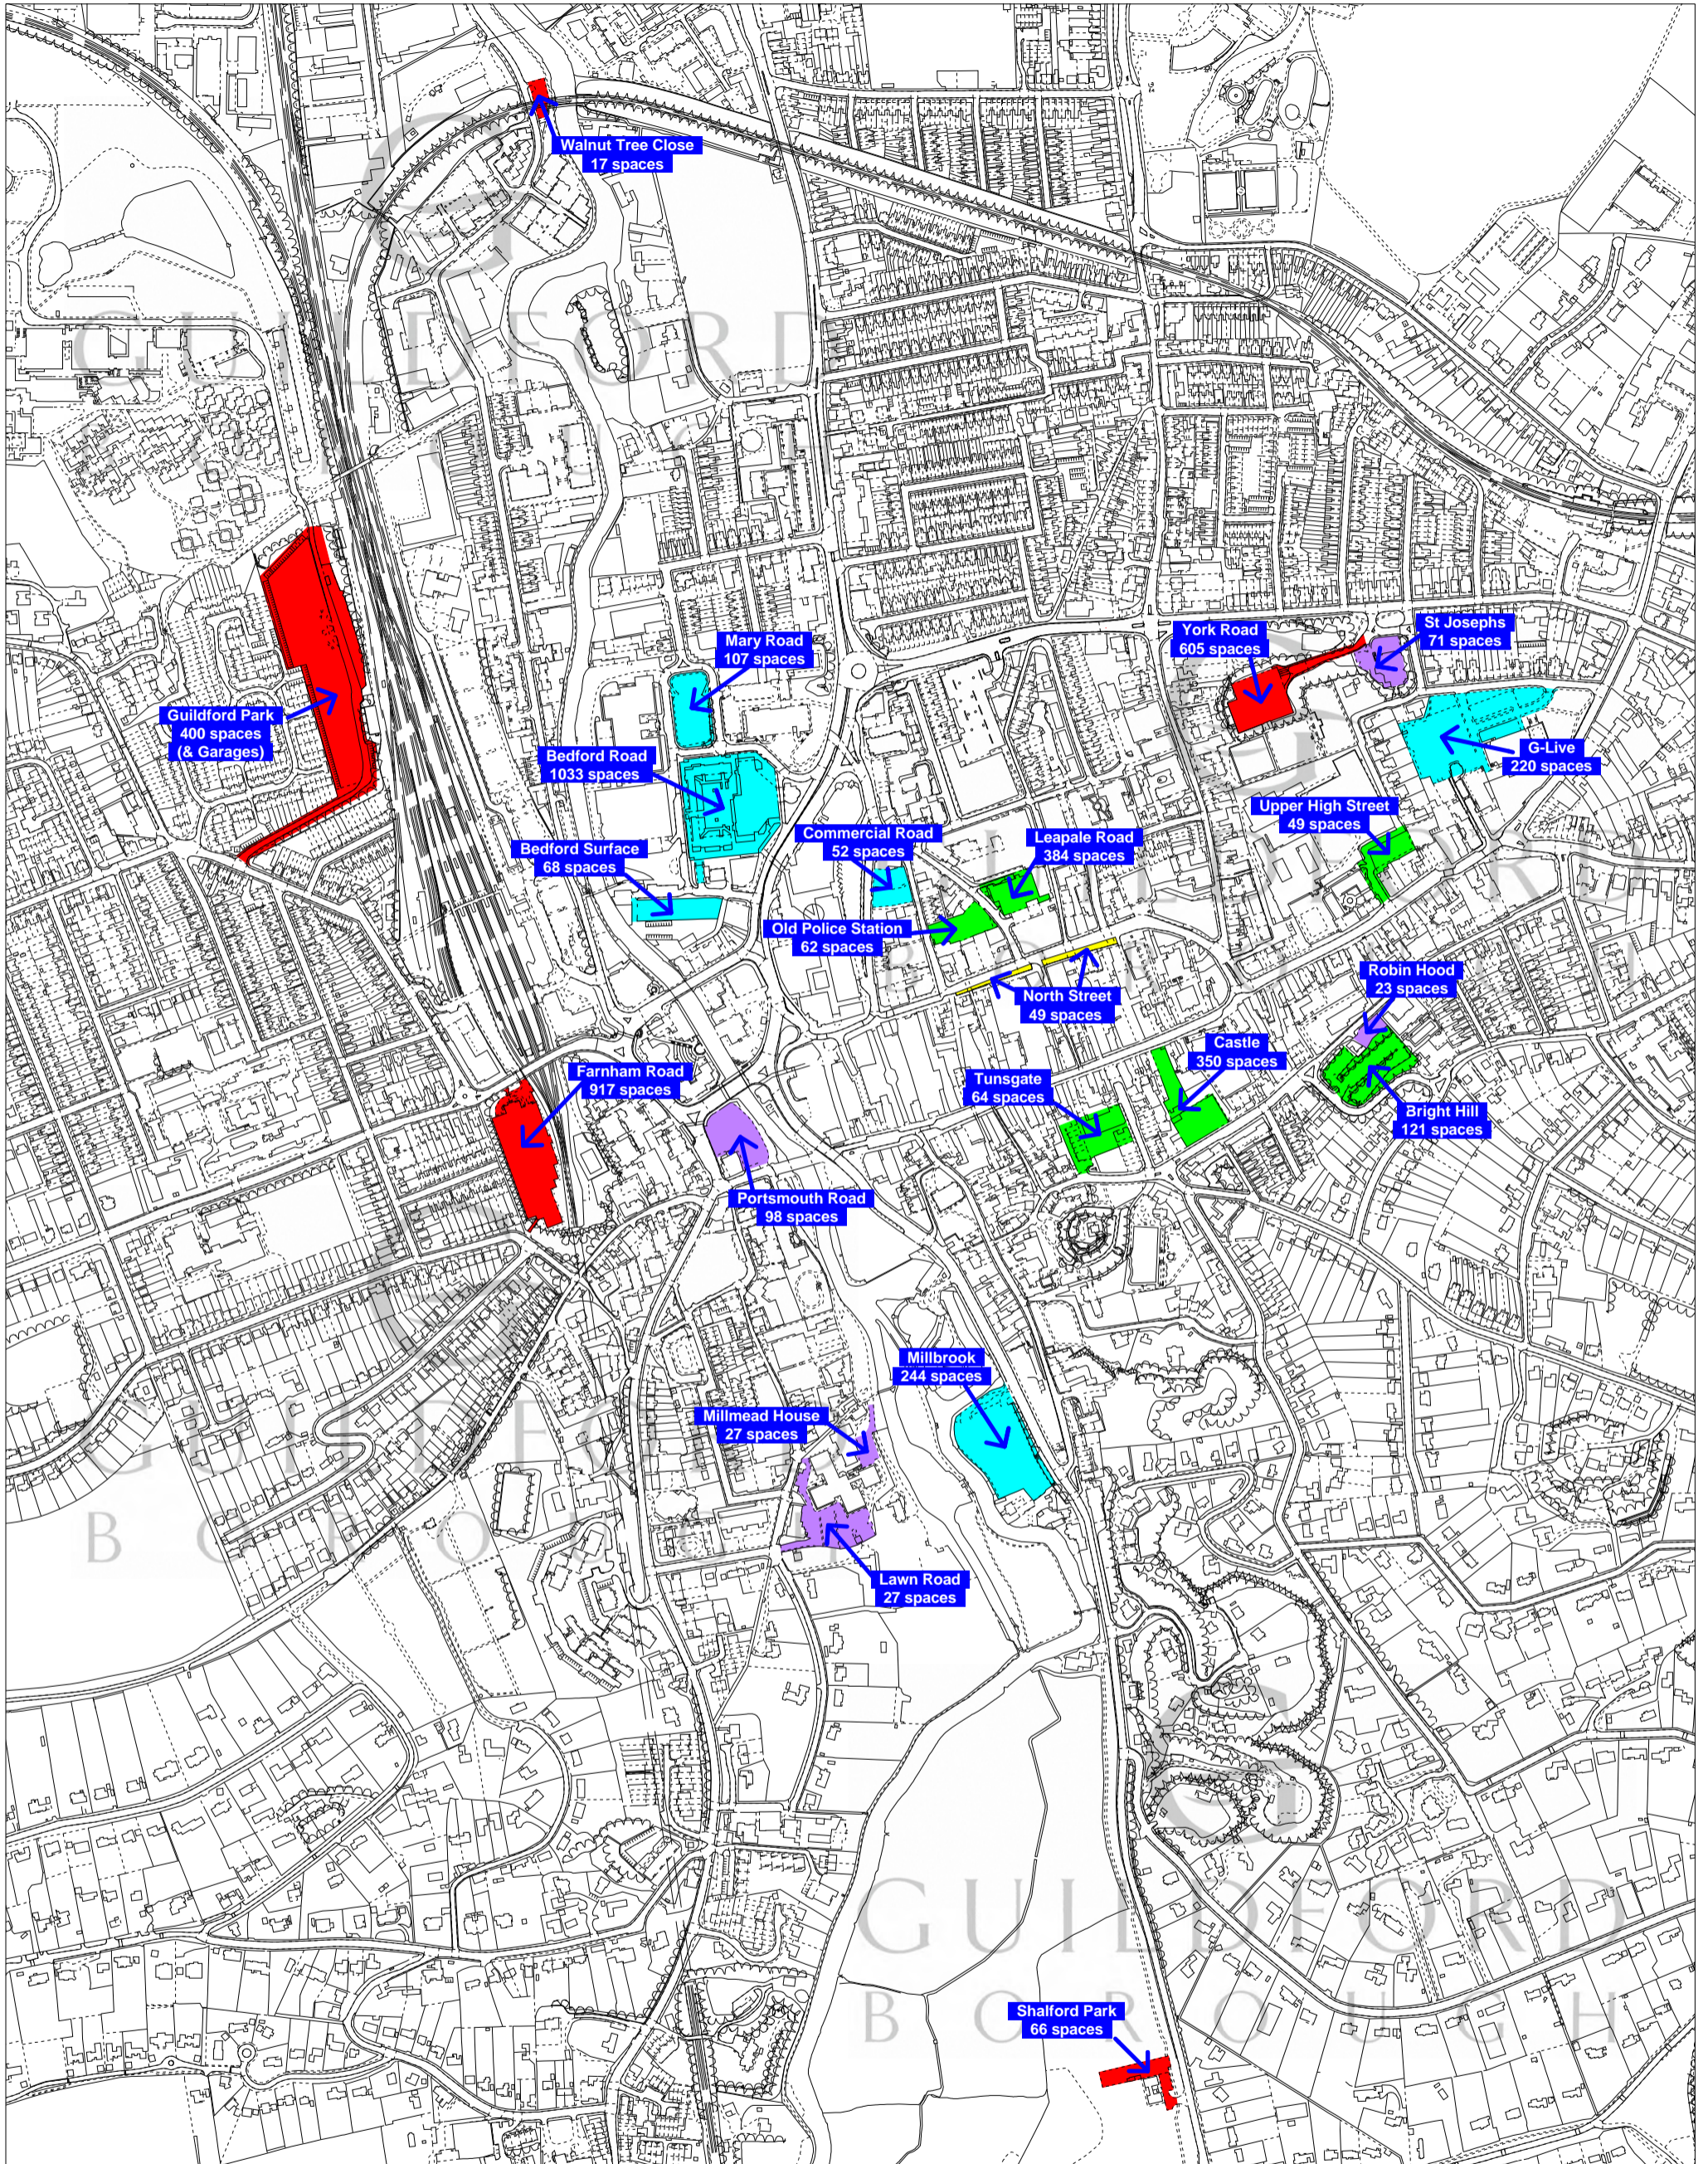

# Town Centre Public Car Parks (2015)

"This map is reproduced from Ordnance Survey material with the permission of Ordnance Survey on behalf of the Controller of Her Majesty's Stationery Office Crown Copyright.

Unauthorised reproduction infringes Crown Copyright and may lead to prosecution or civil proceedings. Guildford Borough Council, Licence No. 100019625, 2015"

Copyright GBC 2015

Print Date: 09/03/2015

Not to scale

## Guildford Town Centre All Car Parks - Key

- Very Short Stay (30 minutes maximum stay)
- Short Stay
- Short / Medium Stay
- Long Stay
- Weekend Car Park (Contract Mon-Fri)