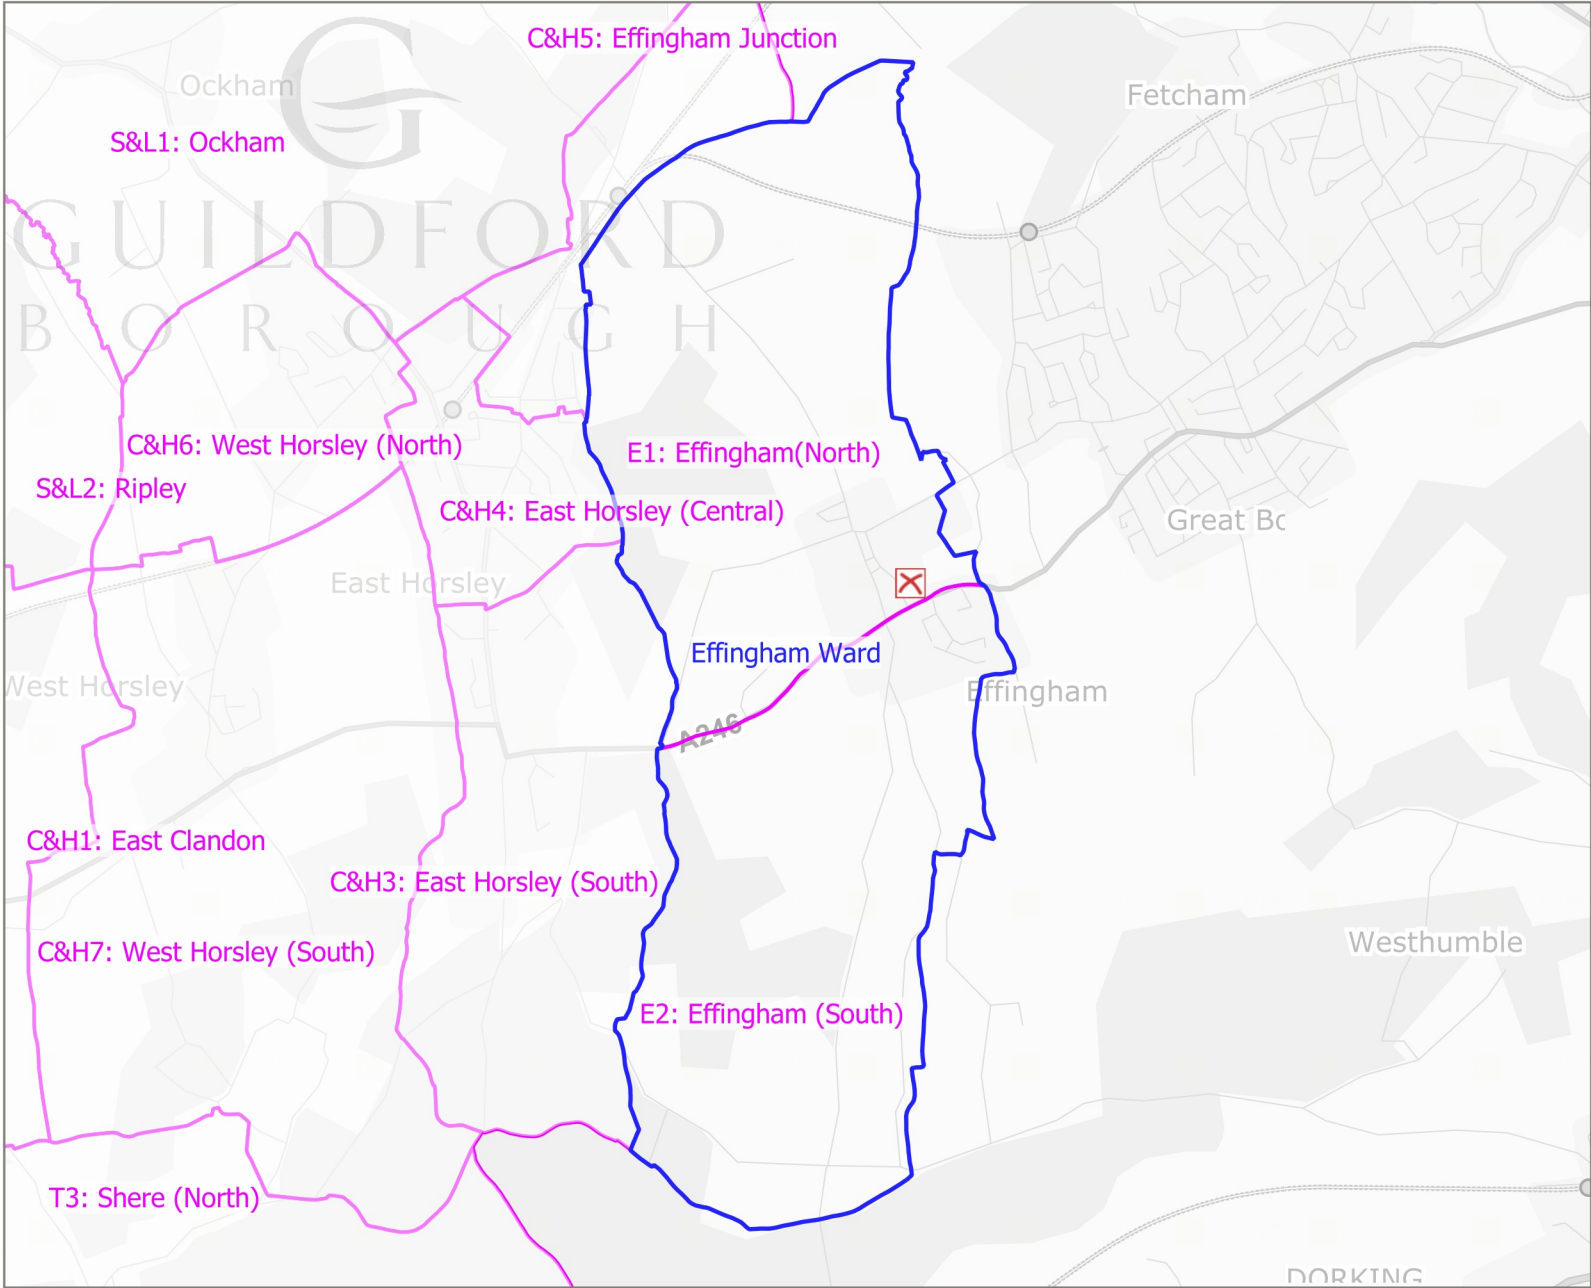

Ward and Polling District Boundaries - Effingham Ward

Legend

- Ward Boundary
- Polling District
- X Polling Station

Polling Station List

- King George V Hall
- King George V Hall

Publication Date: 2022-11-25

Scale at A4:
Diagrammatic

© Crown Copyright 2022. Guildford Borough Council.
Licence No. 100019625.

GUILDFORD
BOROUGH